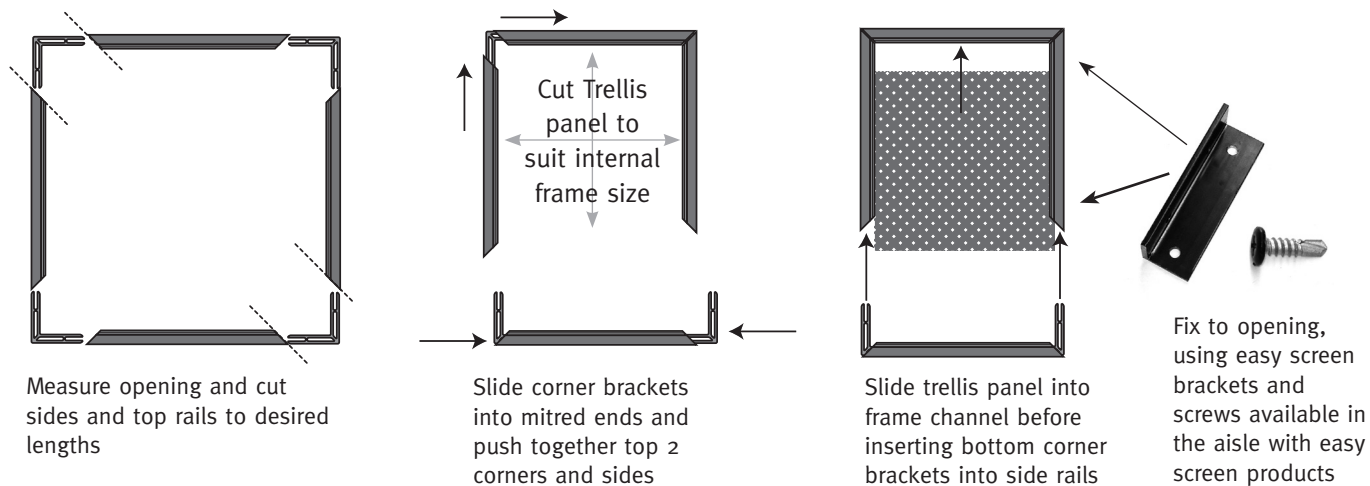

Easy Trellis INSTALLATION

Tools Required: Tape Measure, Spirit Level, Drill, Pencil, Mitre Saw or Angle Grinder with steel cutting blade.

ASSEMBLY SHOULD BE ON A FLAT SURFACE

More Easy Screening Options...

For Visual Impact

940mmx1840mm aluminium Deco panels, available in 5 profiles and 4 colours.

Colours:

Aztec

Bamboo

Riverstone

Fern

Zebra

Budget Slat Screen Panel

Ready made for speedy, simple DIY install. Ideal for screening applications, increased privacy or rotated to make a stylish & cost effective boundary panel.

Available at
BUNNINGS
warehouse